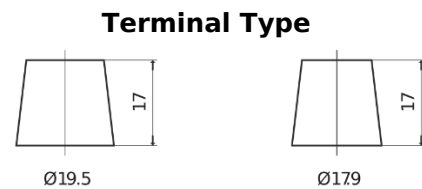

Product overview

Batteries for Trucks, Buses, Construction, Agriculture

StartPRO FG1353

Part number	FG1353
Technology	Flooded
EAN/GTIN	3661024045544
Voltage	12 V
Capacity	135 Ah
CCA	1000 A
Length	514 mm
Width	218 mm
Height	210 mm
Box size	DB9
Polarity	ETN 3
Terminal Type	EN taper post
Hold Down	B0
Weights (subject of variation)	39.80 kg