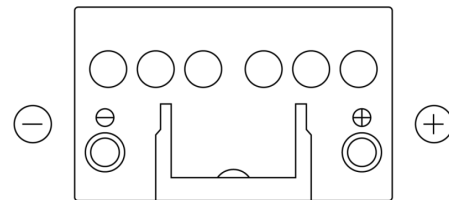

**Product overview**

Batteries for Cars

**Formula FB450**

Part number	FB450
Technology	Flooded
EAN/GTIN	3661024044493
Voltage	12 V
Capacity	45.0 Ah
CCA	330 A
Length	220 mm
Width	135 mm
Height	225 mm
Box size	E02
Polarity	ETN 0
Terminal Type	EN taper post
Hold Down	B1
Weights (subject of variation)	12.50 kg

**Polarity**

**Terminal Type**

Positive Terminal

Negative Terminal

**Hold Down**

Design, features and specifications are subject to change without notice. We disclaim any representation or warranty, express or implied, concerning the data or recommendations, and in no event shall be liable for any loss or damage claimed to have arisen as a result. Some products may not be available in your local market.