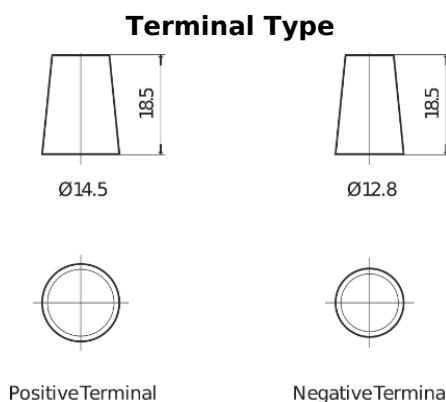

Product overview

Batteries for Cars

Formula FB357

Part number	FB357
Technology	Flooded
EAN/GTIN	3661024044349
Voltage	12 V
Capacity	35.0 Ah
CCA	240 A
Length	187 mm
Width	127 mm
Height	220 mm
Box size	B19
Polarity	ETN 1
Terminal Type	JIS taper post
Hold Down	B0
Weights (subject of variation)	8.90 kg