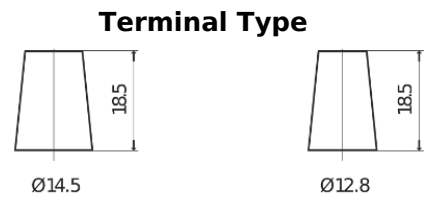

Product overview

Batteries for Cars

Formula FB357

Part number	FB357
Technology	Flooded
EAN/GTIN	3661024044349
Voltage	12 V
Capacity	35.0 Ah
CCA	240 A
Length	187 mm
Width	127 mm
Height	220 mm
Box size	B19
Polarity	ETN 1
Terminal Type	JIS taper post
Hold Down	B0
Weights (subject of variation)	8.90 kg