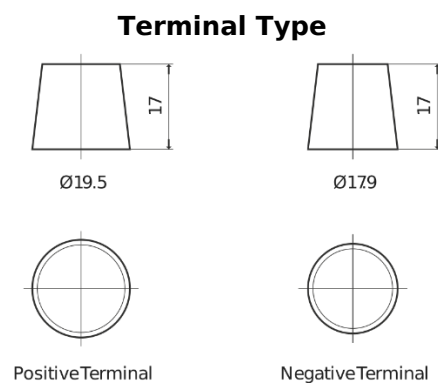

**Product overview**

Batteries for Trucks, Buses, Construction, Agriculture

**StartPRO TG1355**

Part number	TG1355
Technology	Flooded
EAN/GTIN	3661024055529
Voltage	12 V
Capacity	135 Ah
CCA	1000 A
Length	514 mm
Width	175 mm
Height	210 mm
Box size	DB8
Polarity	ETN 3
Terminal Type	EN taper post
Hold Down	B3
Weights (subject of variation)	36.00 kg