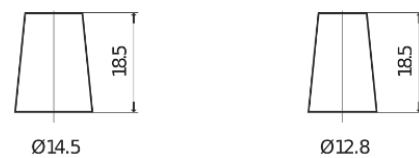

Terminal Type