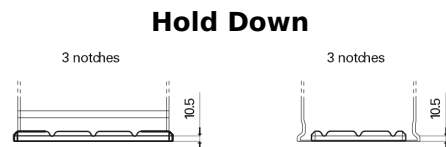

Product overview

Batteries for Trucks, Buses, Construction, Agriculture

PowerPRO Agri&Construction FJ1355

Part number	FJ1355
Technology	Flooded
EAN/GTIN	3661024046640
Voltage	12 V
Capacity	135 Ah
CCA	1000 A
Length	514 mm
Width	175 mm
Height	210 mm
Box size	DB8
Polarity	ETN 3
Terminal Type	EN taper post
Hold Down	B3
Weights (subject of variation)	36.00 kg