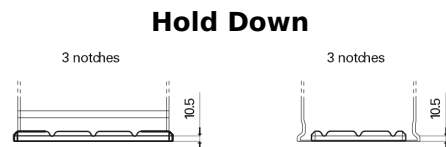

**Product overview**

Batteries for Trucks, Buses, Construction, Agriculture

**StartPRO FG1355**

Part number	FG1355
Technology	Flooded
EAN/GTIN	3661024045520
Voltage	12 V
Capacity	135 Ah
CCA	1000 A
Length	514 mm
Width	175 mm
Height	210 mm
Box size	DB8
Polarity	ETN 3
Terminal Type	EN taper post
Hold Down	B3
Weights (subject of variation)	36.00 kg