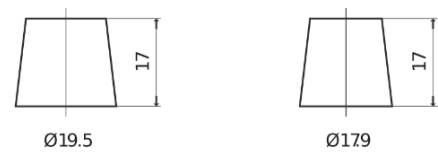

Terminal Type