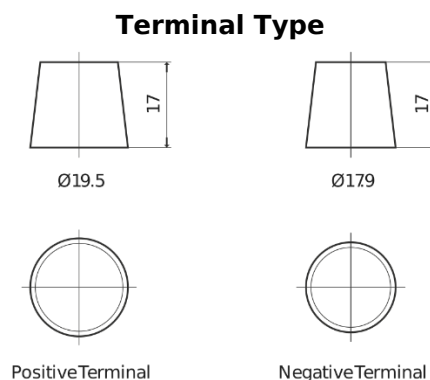

Product overview

Batteries for Trucks, Buses, Construction, Agriculture

StartPRO EG1355

Part number	EG1355
Technology	Flooded
EAN/GTIN	3661024035521
Voltage	12 V
Capacity	135 Ah
CCA	1000 A
Length	514 mm
Width	175 mm
Height	210 mm
Box size	DB8
Polarity	ETN 3
Terminal Type	EN taper post
Hold Down	B3
Weights (subject of variation)	36.00 kg