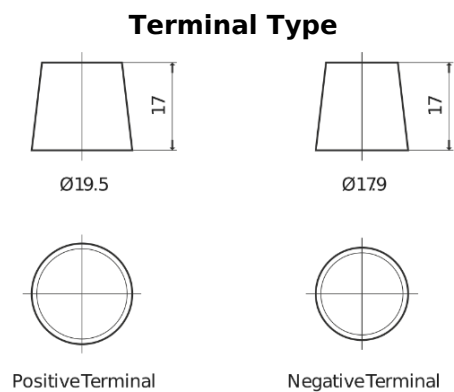

Product overview

Batteries for Cars

Formula Xtreme FA954

Part number	FA954
Technology	Flooded
EAN/GTIN	3661024044189
Voltage	12 V
Capacity	95.0 Ah
CCA	800 A
Length	306 mm
Width	173 mm
Height	222 mm
Box size	D31
Polarity	ETN 0
Terminal Type	EN taper post
Hold Down	Korean B1
Weights (subject of variation)	21.40 kg