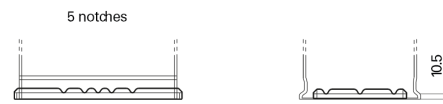

Product overview

Batteries for Cars

Formula Xtreme FA900

Part number	FA900
Technology	Flooded
EAN/GTIN	3661024046251
Voltage	12 V
Capacity	90.0 Ah
CCA	720 A
Length	315 mm
Width	175 mm
Height	190 mm
Box size	L04
Polarity	ETN 0
Terminal Type	EN taper post
Hold Down	B13
Weights (subject of variation)	19.70 kg

Polarity

Terminal Type

Positive Terminal

Negative Terminal

Hold Down

Design, features and specifications are subject to change without notice. We disclaim any representation or warranty, express or implied, concerning the data or recommendations, and in no event shall be liable for any loss or damage claimed to have arisen as a result. Some products may not be available in your local market.