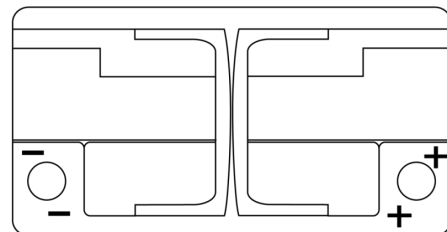

**Product overview**

Batteries for Cars

**Formula Xtreme FA852**

Part number	FA852
Technology	Flooded
EAN/GTIN	3661024044295
Voltage	12 V
Capacity	85.0 Ah
CCA	800 A
Length	315 mm
Width	175 mm
Height	175 mm
Box size	LB4
Polarity	ETN 0
Terminal Type	EN taper post
Hold Down	B13
Weights (subject of variation)	18.60 kg

**Polarity**

**Terminal Type**

Positive Terminal

Negative Terminal

**Hold Down**

Design, features and specifications are subject to change without notice. We disclaim any representation or warranty, express or implied, concerning the data or recommendations, and in no event shall be liable for any loss or damage claimed to have arisen as a result. Some products may not be available in your local market.