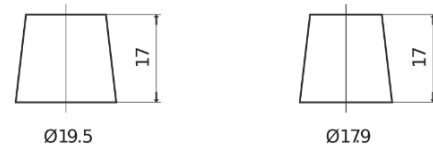

**Product overview**

Batteries for Cars

**Formula Xtreme FA852**

Part number	FA852
Technology	Flooded
EAN/GTIN	3661024044295
Voltage	12 V
Capacity	85.0 Ah
CCA	800 A
Length	315 mm
Width	175 mm
Height	175 mm
Box size	LB4
Polarity	ETN 0
Terminal Type	EN taper post
Hold Down	B13
Weights (subject of variation)	18.60 kg

**Polarity**

**Terminal Type**

Positive Terminal

Negative Terminal

**Hold Down**

Design, features and specifications are subject to change without notice. We disclaim any representation or warranty, express or implied, concerning the data or recommendations, and in no event shall be liable for any loss or damage claimed to have arisen as a result. Some products may not be available in your local market.