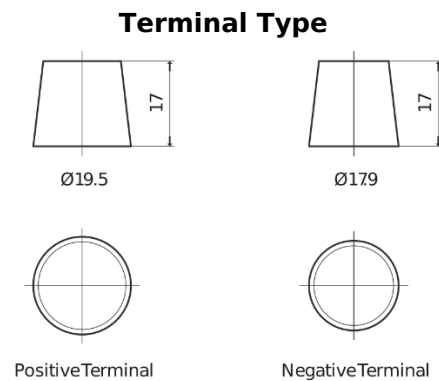

Product overview

Batteries for Cars

Premium EA955

Part number	EA955
Technology	Flooded
EAN/GTIN	3661024034197
Voltage	12 V
Capacity	95 Ah
CCA	800 A
Length	306 mm
Width	173 mm
Height	222 mm
Box size	D31
Polarity	ETN 1
Terminal Type	EN taper post
Hold Down	Korean B1
Weights (subject of variation)	21.40 kg