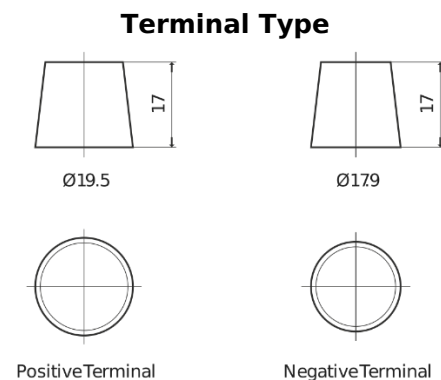

**Product overview**

Batteries for Cars

**Premium EA955**

Part number	EA955
Technology	Flooded
EAN/GTIN	3661024034197
Voltage	12 V
Capacity	95 Ah
CCA	800 A
Length	306 mm
Width	173 mm
Height	222 mm
Box size	D31
Polarity	ETN 1
Terminal Type	EN taper post
Hold Down	Korean B1
Weights (subject of variation)	21.40 kg