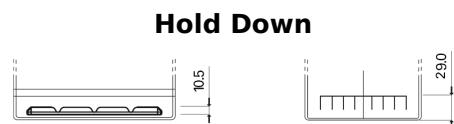

Product overview

Batteries for Cars

Formula Xtreme FA754

Part number	FA754
Technology	Flooded
EAN/GTIN	3661024044165
Voltage	12 V
Capacity	75.0 Ah
CCA	630 A
Length	270 mm
Width	173 mm
Height	222 mm
Box size	D26
Polarity	ETN 0
Terminal Type	EN taper post
Hold Down	Korean B1+B6
Weights (subject of variation)	17.40 kg