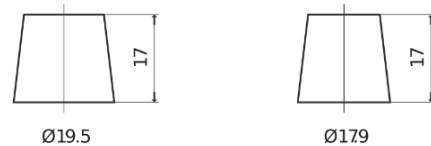

**Product overview**

Batteries for Cars

**Formula Xtreme FA722**

Part number	FA722
Technology	Flooded
EAN/GTIN	3661024044288
Voltage	12 V
Capacity	72.0 Ah
CCA	720 A
Length	278 mm
Width	175 mm
Height	175 mm
Box size	LB3
Polarity	ETN 0
Terminal Type	EN taper post
Hold Down	B13
Weights (subject of variation)	15.90 kg

**Polarity**

**Terminal Type**

Positive Terminal

Negative Terminal

**Hold Down**

Design, features and specifications are subject to change without notice. We disclaim any representation or warranty, express or implied, concerning the data or recommendations, and in no event shall be liable for any loss or damage claimed to have arisen as a result. Some products may not be available in your local market.