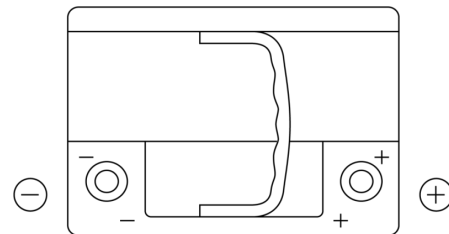

Product overview

Batteries for Cars

Formula Xtreme FA612

Part number	FA612
Technology	Flooded
EAN/GTIN	3661024044271
Voltage	12 V
Capacity	61.0 Ah
CCA	600 A
Length	242 mm
Width	175 mm
Height	175 mm
Box size	LB2
Polarity	ETN 0
Terminal Type	EN taper post
Hold Down	B13
Weights (subject of variation)	14.00 kg

Polarity

Terminal Type

Positive Terminal

Negative Terminal

Hold Down

Design, features and specifications are subject to change without notice. We disclaim any representation or warranty, express or implied, concerning the data or recommendations, and in no event shall be liable for any loss or damage claimed to have arisen as a result. Some products may not be available in your local market.