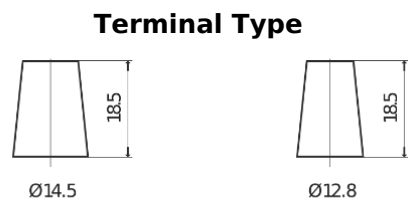

Product overview

Batteries for Cars

Technica TB457

Part number	TB457
Technology	Flooded
EAN/GTIN	3661024054362
Voltage	12 V
Capacity	45 Ah
CCA	330 A
Length	237 mm
Width	127 mm
Height	227 mm
Box size	B24
Polarity	ETN 1
Terminal Type	JIS taper post
Hold Down	B0
Weights (subject of variation)	11.40 kg