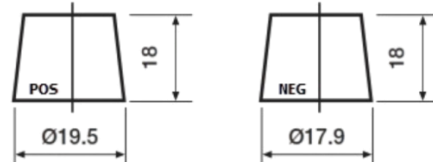

**Product overview**

Batteries for Cars

**Formula Xtreme FA456**

Part number	FA456
Technology	Flooded
EAN/GTIN	3661024044127
Voltage	12 V
Capacity	45.0 Ah
CCA	390 A
Length	237 mm
Width	127 mm
Height	227 mm
Box size	B24
Polarity	ETN 0
Terminal Type	JIS taper post
Hold Down	B1
Weights (subject of variation)	11.80 kg

**Polarity**

**Terminal Type**

Remove T1 adapter for T3

**Hold Down**

Design, features and specifications are subject to change without notice. We disclaim any representation or warranty, express or implied, concerning the data or recommendations, and in no event shall be liable for any loss or damage claimed to have arisen as a result. Some products may not be available in your local market.