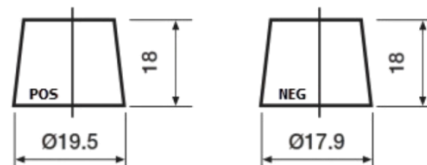

Product overview

Batteries for Cars

Formula Xtreme FA456

Part number	FA456
Technology	Flooded
EAN/GTIN	3661024044127
Voltage	12 V
Capacity	45.0 Ah
CCA	390 A
Length	237 mm
Width	127 mm
Height	227 mm
Box size	B24
Polarity	ETN 0
Terminal Type	JIS taper post
Hold Down	B1
Weights (subject of variation)	11.80 kg

Polarity

Terminal Type

Remove T1 adapter for T3

Hold Down

Design, features and specifications are subject to change without notice. We disclaim any representation or warranty, express or implied, concerning the data or recommendations, and in no event shall be liable for any loss or damage claimed to have arisen as a result. Some products may not be available in your local market.