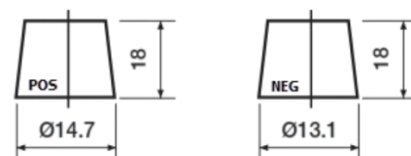

**Product overview**

Batteries for Cars

**Formula Xtreme FA456**

Part number	FA456
Technology	Flooded
EAN/GTIN	3661024044127
Voltage	12 V
Capacity	45.0 Ah
CCA	390 A
Length	237 mm
Width	127 mm
Height	227 mm
Box size	B24
Polarity	ETN 0
Terminal Type	JIS taper post
Hold Down	B1
Weights (subject of variation)	11.80 kg

**Polarity**

**Terminal Type**

Remove T1 adapter for T3

**Hold Down**

Design, features and specifications are subject to change without notice. We disclaim any representation or warranty, express or implied, concerning the data or recommendations, and in no event shall be liable for any loss or damage claimed to have arisen as a result. Some products may not be available in your local market.