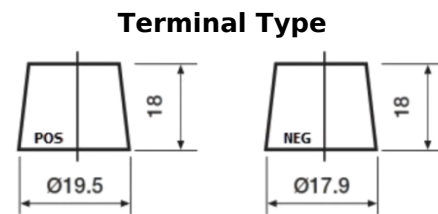

**Product overview**

Batteries for Cars

**Formula Xtreme FA406**

Part number	FA406
Technology	Flooded
EAN/GTIN	3661024047005
Voltage	12 V
Capacity	40.0 Ah
CCA	350 A
Length	187 mm
Width	127 mm
Height	220 mm
Box size	B19
Polarity	ETN 0
Terminal Type	JIS taper post
Hold Down	B1
Weights (subject of variation)	9.30 kg