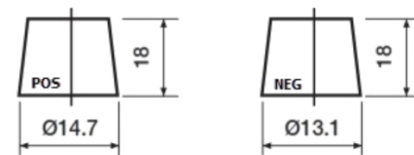

Design, features and specifications are subject to change without notice. We disclaim any representation or warranty, express or implied, concerning the data or recommendations, and in no event shall be liable for any loss or damage claimed to have arisen as a result. Some products may not be available in your local market.