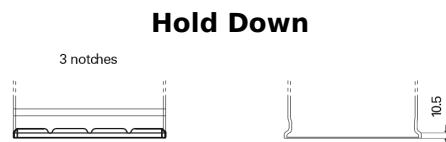

Design, features and specifications are subject to change without notice. We disclaim any representation or warranty, express or implied, concerning the data or recommendations, and in no event shall be liable for any loss or damage claimed to have arisen as a result. Some products may not be available in your local market.