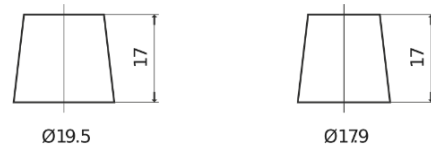

Product overview

Batteries for Cars

Formula Xtreme FA1050

Part number	FA1050
Technology	Flooded
EAN/GTIN	3661024044301
Voltage	12 V
Capacity	105.0 Ah
CCA	850 A
Length	315 mm
Width	175 mm
Height	205 mm
Box size	LH4
Polarity	ETN 0
Terminal Type	EN taper post
Hold Down	B13
Weights (subject of variation)	23.10 kg

Polarity

Terminal Type

Positive Terminal

Negative Terminal

Hold Down

Design, features and specifications are subject to change without notice. We disclaim any representation or warranty, express or implied, concerning the data or recommendations, and in no event shall be liable for any loss or damage claimed to have arisen as a result. Some products may not be available in your local market.