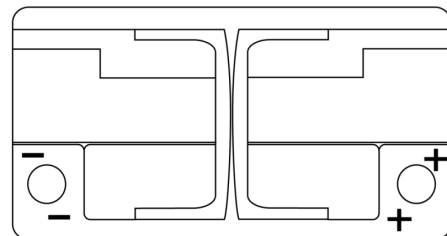

Product overview

Batteries for Cars

Formula Xtreme FA1050

Part number	FA1050
Technology	Flooded
EAN/GTIN	3661024044301
Voltage	12 V
Capacity	105.0 Ah
CCA	850 A
Length	315 mm
Width	175 mm
Height	205 mm
Box size	LH4
Polarity	ETN 0
Terminal Type	EN taper post
Hold Down	B13
Weights (subject of variation)	23.10 kg

Polarity

Terminal Type

Positive Terminal

Negative Terminal

Hold Down

Design, features and specifications are subject to change without notice. We disclaim any representation or warranty, express or implied, concerning the data or recommendations, and in no event shall be liable for any loss or damage claimed to have arisen as a result. Some products may not be available in your local market.