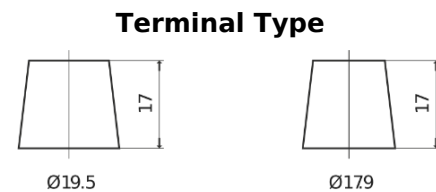

**Product overview**

Batteries for Trucks, Buses, Construction, Agriculture

**EndurancePRO EFB EX2253**

Part number	EX2253
Technology	EFB
EAN/GTIN	3661024036702
Voltage	12 V
Capacity	225.0 Ah
CCA	1150 A
Length	518 mm
Width	274 mm
Height	240 mm
Box size	D06
Polarity	ETN 3
Terminal Type	EN taper post
Hold Down	B0
Weights (subject of variation)	60.10 kg