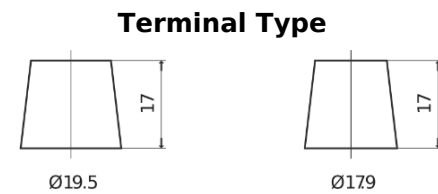

Product overview

Batteries for Trucks, Buses, Construction, Agriculture

EndurancePRO EFB EX2253

Part number	EX2253
Technology	EFB
EAN/GTIN	3661024036702
Voltage	12 V
Capacity	225.0 Ah
CCA	1150 A
Length	518 mm
Width	274 mm
Height	240 mm
Box size	D06
Polarity	ETN 3
Terminal Type	EN taper post
Hold Down	B0
Weights (subject of variation)	60.10 kg