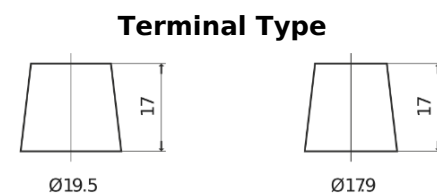

**Product overview**

Batteries for Trucks, Buses, Construction, Agriculture

**EndurancePRO EFB EX2253**

Part number	EX2253
Technology	EFB
EAN/GTIN	3661024036702
Voltage	12 V
Capacity	225.0 Ah
CCA	1150 A
Length	518 mm
Width	274 mm
Height	240 mm
Box size	D06
Polarity	ETN 3
Terminal Type	EN taper post
Hold Down	B0
Weights (subject of variation)	60.10 kg