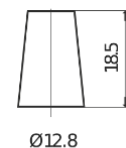

Product overview

Batteries for Cars

Formula FB457

Part number	FB457
Technology	Flooded
EAN/GTIN	3661024044363
Voltage	12 V
Capacity	45 Ah
CCA	330 A
Length	237 mm
Width	127 mm
Height	227 mm
Box size	B24
Polarity	ETN 1
Terminal Type	JIS taper post
Hold Down	B0
Weights (subject of variation)	11.40 kg

Polarity

Terminal Type

Positive Terminal

Negative Terminal

Hold Down

Design, features and specifications are subject to change without notice. We disclaim any representation or warranty, express or implied, concerning the data or recommendations, and in no event shall be liable for any loss or damage claimed to have arisen as a result. Some products may not be available in your local market.