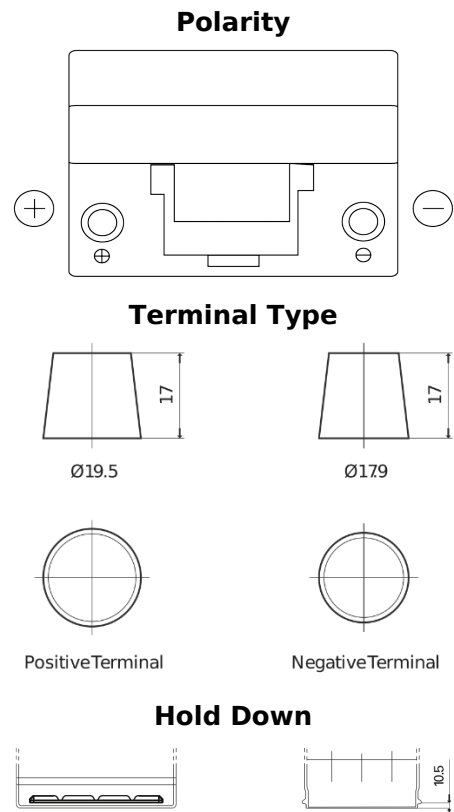

**Product overview**

Batteries for Cars

**Technica TB955**

|                                |               |
|--------------------------------|---------------|
| Part number                    | TB955         |
| Technology                     | Flooded       |
| EAN/GTIN                       | 3661024054461 |
| Voltage                        | 12 V          |
| Capacity                       | 95 Ah         |
| CCA                            | 760 A         |
| Length                         | 306 mm        |
| Width                          | 173 mm        |
| Height                         | 222 mm        |
| Box size                       | D31           |
| Polarity                       | ETN 1         |
| Terminal Type                  | EN taper post |
| Hold Down                      | Korean B1     |
| Weights (subject of variation) | 20.60 kg      |