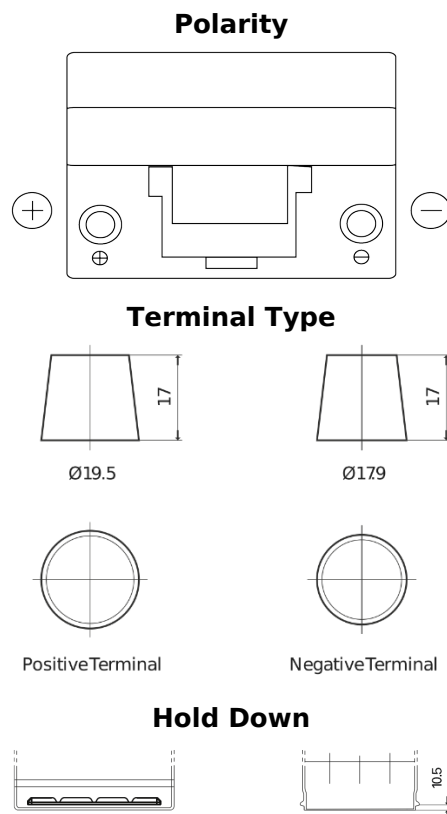

**Product overview**

Batteries for Cars

**Technica TB955**

Part number	TB955
Technology	Flooded
EAN/GTIN	3661024054461
Voltage	12 V
Capacity	95 Ah
CCA	760 A
Length	306 mm
Width	173 mm
Height	222 mm
Box size	D31
Polarity	ETN 1
Terminal Type	EN taper post
Hold Down	Korean B1
Weights (subject of variation)	20.60 kg