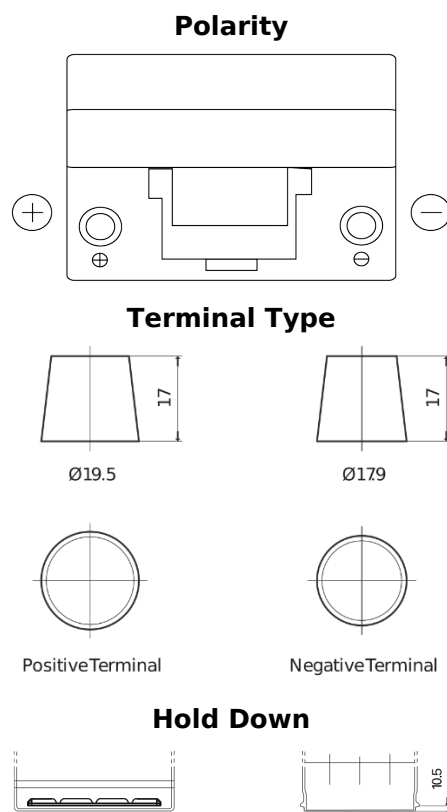

Product overview

Batteries for Cars

Formula FB955

Part number	FB955
Technology	Flooded
EAN/GTIN	3661024044462
Voltage	12 V
Capacity	95 Ah
CCA	760 A
Length	306 mm
Width	173 mm
Height	222 mm
Box size	D31
Polarity	ETN 1
Terminal Type	EN taper post
Hold Down	Korean B1
Weights (subject of variation)	20.60 kg