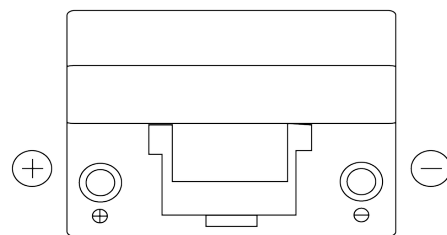

Product overview

Batteries for Cars

Formula FB955

Part number	FB955
Technology	Flooded
EAN/GTIN	3661024044462
Voltage	12 V
Capacity	95 Ah
CCA	760 A
Length	306 mm
Width	173 mm
Height	222 mm
Box size	D31
Polarity	ETN 1
Terminal Type	EN taper post
Hold Down	Korean B1
Weights (subject of variation)	20.60 kg

Polarity

Terminal Type

Positive Terminal

Negative Terminal

Hold Down

Design, features and specifications are subject to change without notice. We disclaim any representation or warranty, express or implied, concerning the data or recommendations, and in no event shall be liable for any loss or damage claimed to have arisen as a result. Some products may not be available in your local market.