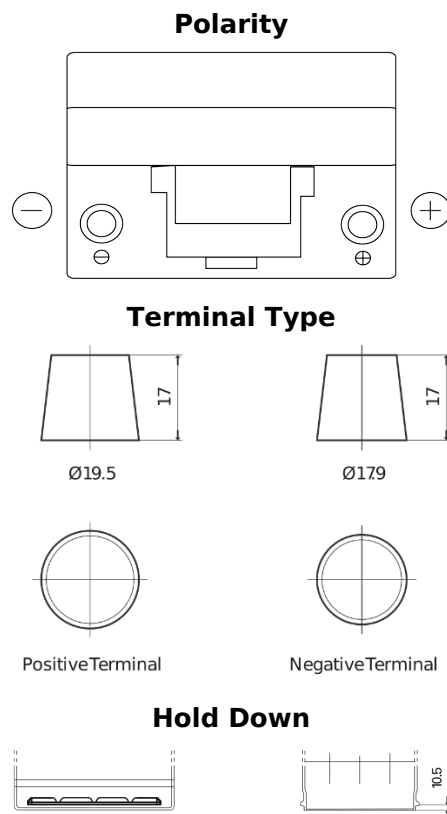

Product overview

Batteries for Cars

Technica TB954

Part number	TB954
Technology	Flooded
EAN/GTIN	3661024054454
Voltage	12 V
Capacity	95 Ah
CCA	760 A
Length	306 mm
Width	173 mm
Height	222 mm
Box size	D31
Polarity	ETN 0
Terminal Type	EN taper post
Hold Down	Korean B1
Weights (subject of variation)	20.60 kg