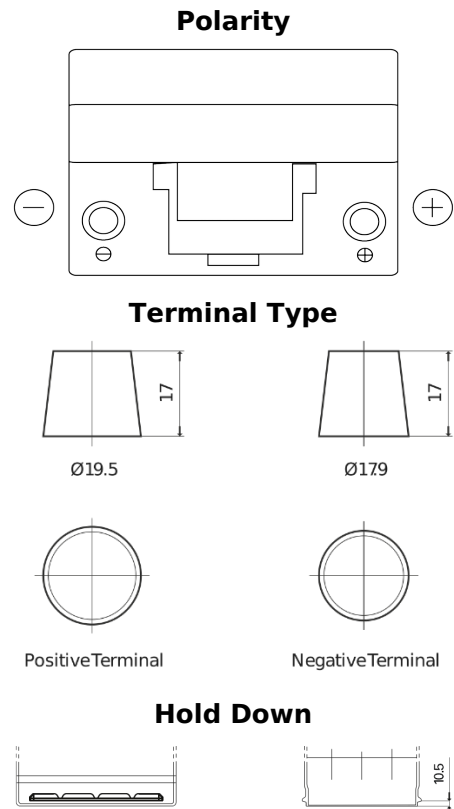

**Product overview**

Batteries for Cars

**Formula FB954**

Part number	FB954
Technology	Flooded
EAN/GTIN	3661024044455
Voltage	12 V
Capacity	95 Ah
CCA	760 A
Length	306 mm
Width	173 mm
Height	222 mm
Box size	D31
Polarity	ETN 0
Terminal Type	EN taper post
Hold Down	Korean B1
Weights (subject of variation)	20.60 kg