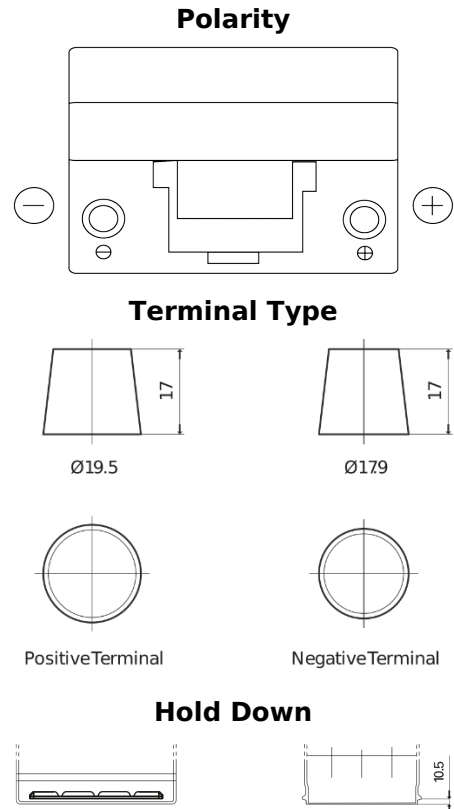

Product overview

Batteries for Cars

Excell EB954

Part number	EB954
Technology	Flooded
EAN/GTIN	3661024034456
Voltage	12 V
Capacity	95 Ah
CCA	760 A
Length	306 mm
Width	173 mm
Height	222 mm
Box size	D31
Polarity	ETN 0
Terminal Type	EN taper post
Hold Down	Korean B1
Weights (subject of variation)	20.60 kg