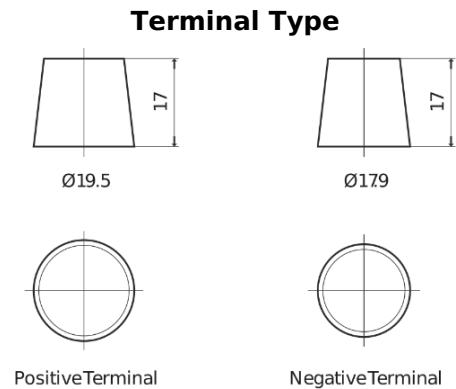

Product overview

Batteries for Marine and Leisure

Vintage EU77-6

Part number	EU77-6
Technology	Flooded
EAN/GTIN	3661024036177
Voltage	6 V
Capacity	77.0 Ah
CCA	650 A
Length	215 mm
Width	169 mm
Height	184 mm
Box size	H02
Polarity	ETN 0
Terminal Type	EN taper post
Hold Down	B6
Weights (subject of variation)	11.10 kg