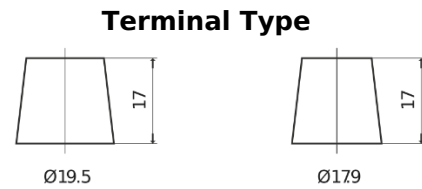

**Product overview**

Batteries for Marine and Leisure

**Vintage EU77-6**

Part number	EU77-6
Technology	Flooded
EAN/GTIN	3661024036177
Voltage	6 V
Capacity	77.0 Ah
CCA	650 A
Length	215 mm
Width	169 mm
Height	184 mm
Box size	H02
Polarity	ETN 0
Terminal Type	EN taper post
Hold Down	B6
Weights (subject of variation)	11.10 kg