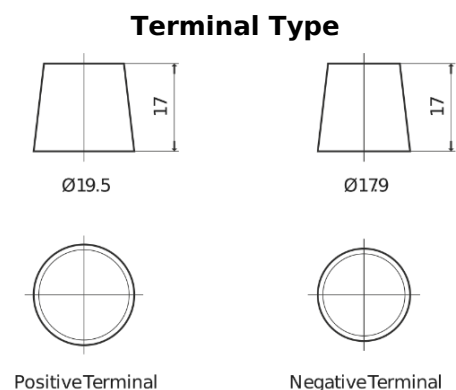

Product overview

Batteries for Marine and Leisure

Vintage EU260-6

Part number	EU260-6
Technology	Flooded
EAN/GTIN	3661024036115
Voltage	6 V
Capacity	260.0 Ah
CCA	1300 A
Length	345 mm
Width	172 mm
Height	286 mm
Box size	M08
Polarity	ETN 0
Terminal Type	EN taper post
Hold Down	B0
Weights (subject of variation)	39.10 kg