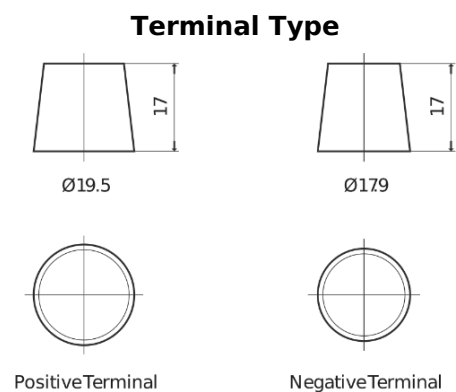

Product overview

Batteries for Marine and Leisure

Vintage EU260-6

Part number	EU260-6
Technology	Flooded
EAN/GTIN	3661024036115
Voltage	6 V
Capacity	260.0 Ah
CCA	1300 A
Length	345 mm
Width	172 mm
Height	286 mm
Box size	M08
Polarity	ETN 0
Terminal Type	EN taper post
Hold Down	B0
Weights (subject of variation)	39.10 kg