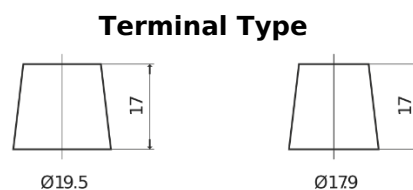

**Product overview**

Batteries for Marine and Leisure

**Vintage EU260-6**

Part number	EU260-6
Technology	Flooded
EAN/GTIN	3661024036115
Voltage	6 V
Capacity	260.0 Ah
CCA	1300 A
Length	345 mm
Width	172 mm
Height	286 mm
Box size	M08
Polarity	ETN 0
Terminal Type	EN taper post
Hold Down	B0
Weights (subject of variation)	39.10 kg