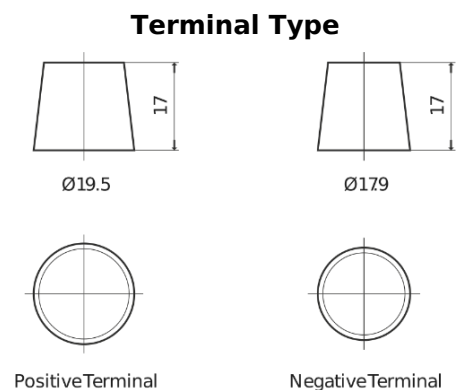

Product overview

Batteries for Marine and Leisure

Vintage EU165-6

Part number	EU165-6
Technology	Flooded
EAN/GTIN	3661024036146
Voltage	6 V
Capacity	165.0 Ah
CCA	900 A
Length	330 mm
Width	174 mm
Height	234 mm
Box size	M05
Polarity	ETN 0
Terminal Type	EN taper post
Hold Down	B0
Weights (subject of variation)	25.00 kg