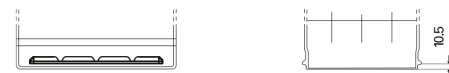

Polarity

Terminal Type

Ø19.5

Ø17.9

Positive Terminal

Negative Terminal

Hold Down

Design, features and specifications are subject to change without notice. We disclaim any representation or warranty, express or implied, concerning the data or recommendations, and in no event shall be liable for any loss or damage claimed to have arisen as a result. Some products may not be available in your local market.