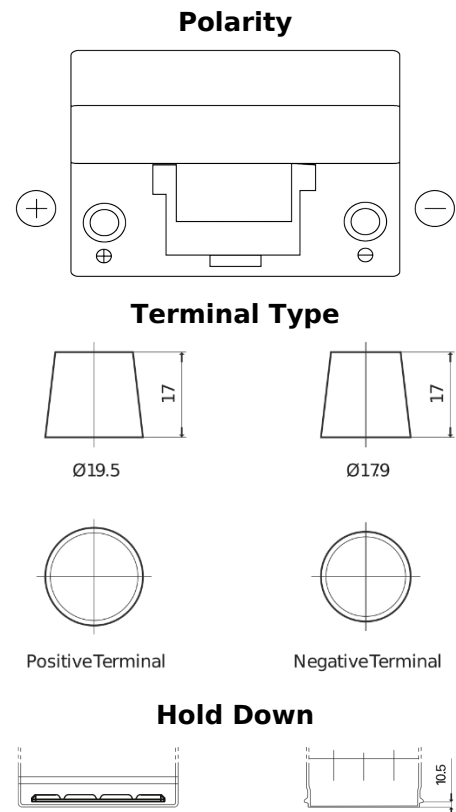

Product overview

Batteries for Cars

Classic EC905

Part number	EC905
Technology	Flooded
EAN/GTIN	3661024034760
Voltage	12 V
Capacity	90 Ah
CCA	680 A
Length	306 mm
Width	173 mm
Height	222 mm
Box size	D31
Polarity	ETN 1
Terminal Type	EN taper post
Hold Down	Korean B1
Weights (subject of variation)	19.90 kg