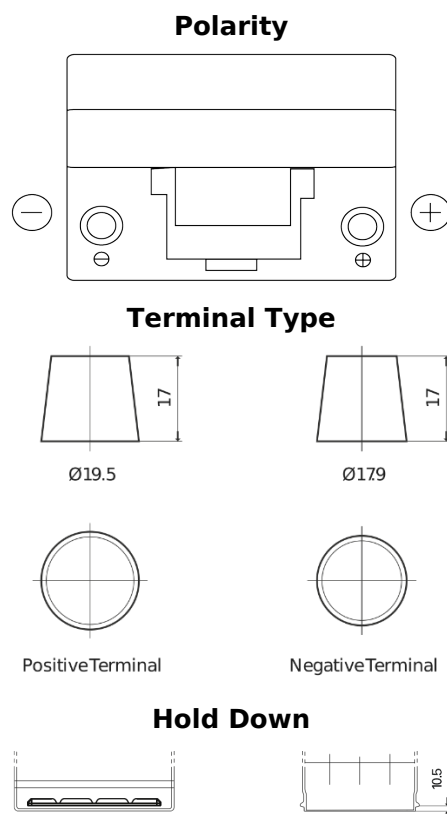

**Product overview**

Batteries for Cars

**Standard FC904**

|                                |               |
|--------------------------------|---------------|
| Part number                    | FC904         |
| Technology                     | Flooded       |
| EAN/GTIN                       | 3661024044752 |
| Voltage                        | 12 V          |
| Capacity                       | 90 Ah         |
| CCA                            | 680 A         |
| Length                         | 306 mm        |
| Width                          | 173 mm        |
| Height                         | 222 mm        |
| Box size                       | D31           |
| Polarity                       | ETN 0         |
| Terminal Type                  | EN taper post |
| Hold Down                      | Korean B1     |
| Weights (subject of variation) | 19.90 kg      |