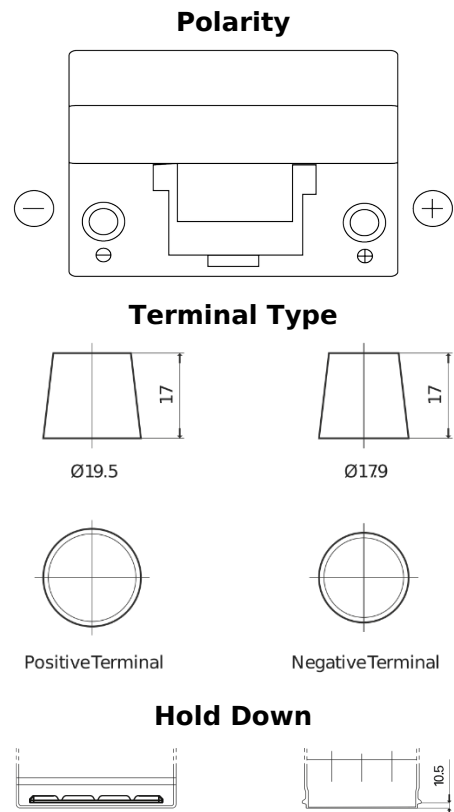

**Product overview**

Batteries for Cars

**Standard FC904**

Part number	FC904
Technology	Flooded
EAN/GTIN	3661024044752
Voltage	12 V
Capacity	90 Ah
CCA	680 A
Length	306 mm
Width	173 mm
Height	222 mm
Box size	D31
Polarity	ETN 0
Terminal Type	EN taper post
Hold Down	Korean B1
Weights (subject of variation)	19.90 kg