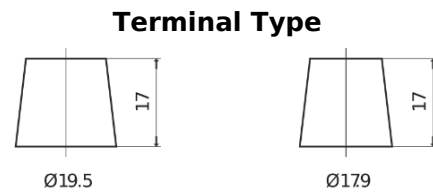

Product overview

Batteries for Marine and Leisure

Equipment ET950

Part number	ET950
Technology	Flooded
EAN/GTIN	3661024035897
Voltage	12 V
Capacity	135.0 Ah
Watt hour	950 Wh
Length	513 mm
Width	189 mm
Height	223 mm
Box size	D04
Polarity	ETN 3
Terminal Type	EN taper post
Hold Down	B0
Weights (subject of variation)	39.50 kg