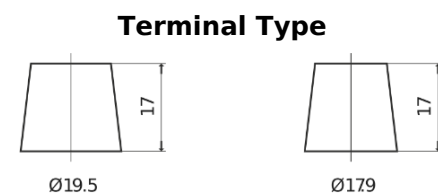

Product overview

Batteries for Marine and Leisure

Equipment ET1600

Part number	ET1600
Technology	Flooded
EAN/GTIN	3661024035873
Voltage	12 V
Capacity	230.0 Ah
Watt hour	1600 Wh
Length	518 mm
Width	274 mm
Height	240 mm
Box size	D06
Polarity	ETN 3
Terminal Type	EN taper post
Hold Down	B0
Weights (subject of variation)	64.80 kg