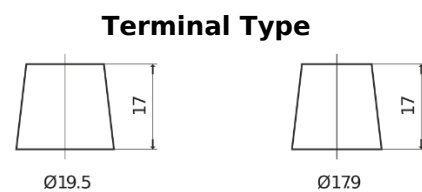

Product overview

Batteries for Marine and Leisure

Equipment ET1300

Part number	ET1300
Technology	Flooded
EAN/GTIN	3661024035880
Voltage	12 V
Capacity	180.0 Ah
Watt hour	1300 Wh
Length	513 mm
Width	223 mm
Height	223 mm
Box size	D05
Polarity	ETN 3
Terminal Type	EN taper post
Hold Down	B0
Weights (subject of variation)	49.70 kg