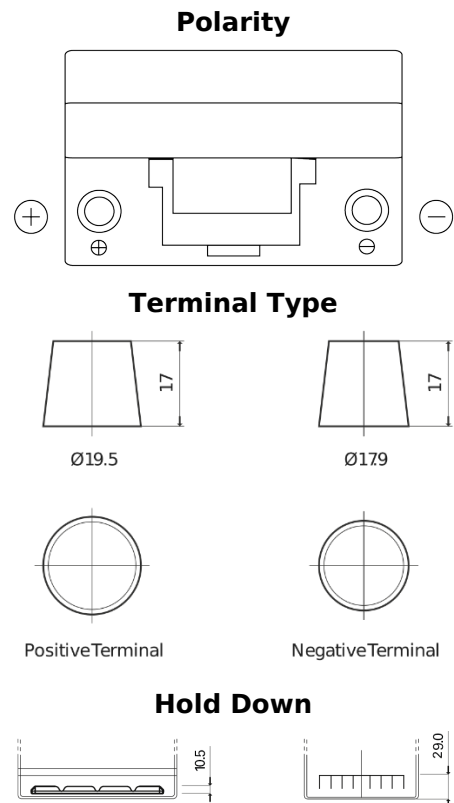

Product overview

Batteries for Cars

Technica TB705

| | |
|--------------------------------|---------------|
| Part number | TB705 |
| Technology | Flooded |
| EAN/GTIN | 3661024054447 |
| Voltage | 12 V |
| Capacity | 70 Ah |
| CCA | 540 A |
| Length | 270 mm |
| Width | 173 mm |
| Height | 222 mm |
| Box size | D26 |
| Polarity | ETN 1 |
| Terminal Type | EN taper post |
| Hold Down | Korean B1+B6 |
| Weights (subject of variation) | 16.10 kg |