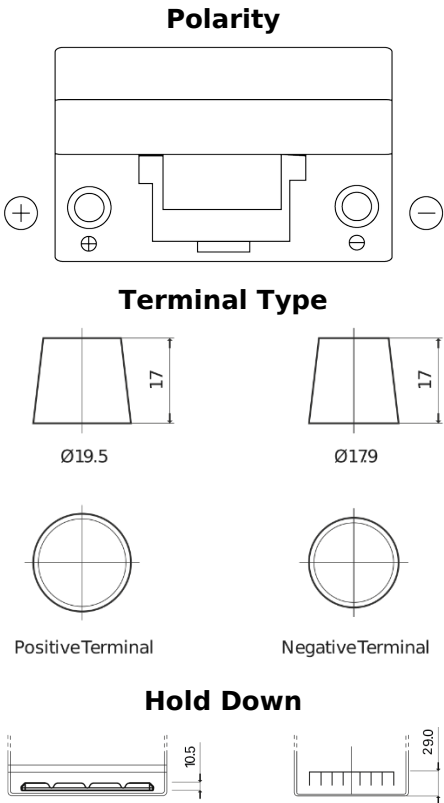

Product overview

Batteries for Cars

Formula FB705

Part number	FB705
Technology	Flooded
EAN/GTIN	3661024044448
Voltage	12 V
Capacity	70 Ah
CCA	540 A
Length	270 mm
Width	173 mm
Height	222 mm
Box size	D26
Polarity	ETN 1
Terminal Type	EN taper post
Hold Down	Korean B1+B6
Weights (subject of variation)	16.10 kg