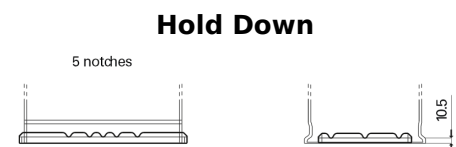

Product overview

Batteries for Marine and Leisure

Equipment GEL ES650

Part number	ES650
Technology	GEL
EAN/GTIN	3661024035842
Voltage	12 V
Capacity	56.0 Ah
Watt hour	650 Wh
Length	278 mm
Width	175 mm
Height	190 mm
Box size	L03
Polarity	ETN 0
Terminal Type	EN taper post
Hold Down	B13
Weights (subject of variation)	20.80 kg