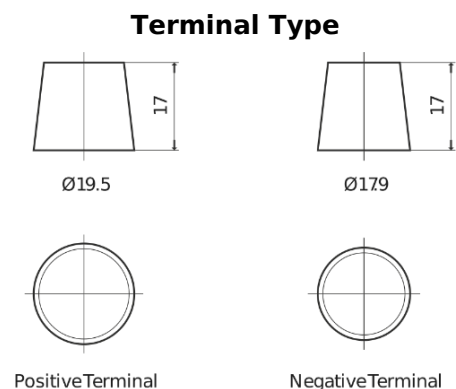

Product overview

Batteries for Marine and Leisure

Equipment GEL ES650

Part number	ES650
Technology	GEL
EAN/GTIN	3661024035842
Voltage	12 V
Capacity	56.0 Ah
Watt hour	650 Wh
Length	278 mm
Width	175 mm
Height	190 mm
Box size	L03
Polarity	ETN 0
Terminal Type	EN taper post
Hold Down	B13
Weights (subject of variation)	20.80 kg