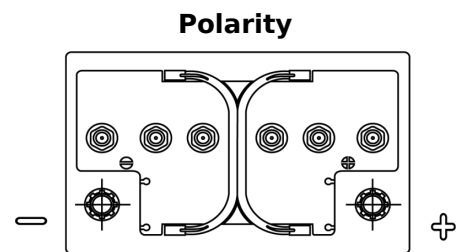

Product overview

Batteries for Marine and Leisure

Equipment GEL ES650

Part number	ES650
Technology	GEL
EAN/GTIN	3661024035842
Voltage	12 V
Capacity	56.0 Ah
Watt hour	650 Wh
Length	278 mm
Width	175 mm
Height	190 mm
Box size	L03
Polarity	ETN 0
Terminal Type	EN taper post
Hold Down	B13
Weights (subject of variation)	20.80 kg