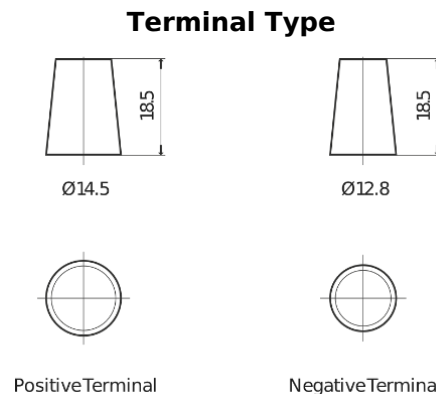

Product overview

Batteries for Cars

Technica TB456

Part number	TB456
Technology	Flooded
EAN/GTIN	3661024054355
Voltage	12 V
Capacity	45 Ah
CCA	330 A
Length	237 mm
Width	127 mm
Height	227 mm
Box size	B24
Polarity	ETN 0
Terminal Type	JIS taper post
Hold Down	B0
Weights (subject of variation)	11.40 kg