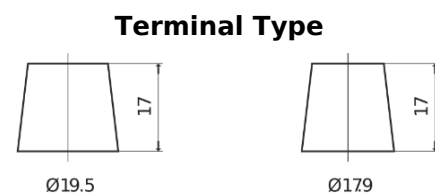

**Product overview**

Batteries for Marine and Leisure

**Equipment GEL ES2400**

Part number	ES2400
Technology	GEL
EAN/GTIN	3661024035750
Voltage	12 V
Capacity	210.0 Ah
Watt hour	2400 Wh
Length	518 mm
Width	274 mm
Height	240 mm
Box size	D06
Polarity	ETN 3
Terminal Type	EN taper post
Hold Down	B0
Weights (subject of variation)	63.50 kg