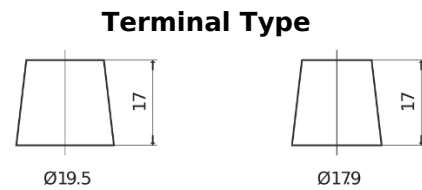

**Product overview**

Batteries for Marine and Leisure

**Equipment GEL ES2400**

|                                |               |
|--------------------------------|---------------|
| Part number                    | ES2400        |
| Technology                     | GEL           |
| EAN/GTIN                       | 3661024035750 |
| Voltage                        | 12 V          |
| Capacity                       | 210.0 Ah      |
| Watt hour                      | 2400 Wh       |
| Length                         | 518 mm        |
| Width                          | 274 mm        |
| Height                         | 240 mm        |
| Box size                       | D06           |
| Polarity                       | ETN 3         |
| Terminal Type                  | EN taper post |
| Hold Down                      | B0            |
| Weights (subject of variation) | 63.50 kg      |