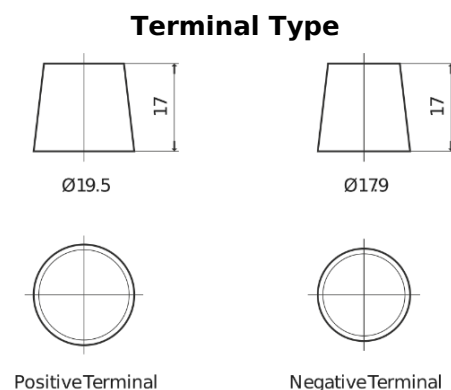

Product overview

Batteries for Marine and Leisure

Equipment GEL ES2400

Part number	ES2400
Technology	GEL
EAN/GTIN	3661024035750
Voltage	12 V
Capacity	210.0 Ah
Watt hour	2400 Wh
Length	518 mm
Width	274 mm
Height	240 mm
Box size	D06
Polarity	ETN 3
Terminal Type	EN taper post
Hold Down	B0
Weights (subject of variation)	63.50 kg