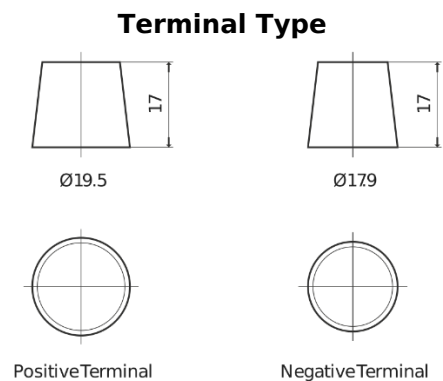

Product overview

Batteries for Cars

Formula FB704

Part number	FB704
Technology	Flooded
EAN/GTIN	3661024044431
Voltage	12 V
Capacity	70 Ah
CCA	540 A
Length	270 mm
Width	173 mm
Height	222 mm
Box size	D26
Polarity	ETN 0
Terminal Type	EN taper post
Hold Down	Korean B1+B6
Weights (subject of variation)	16.10 kg