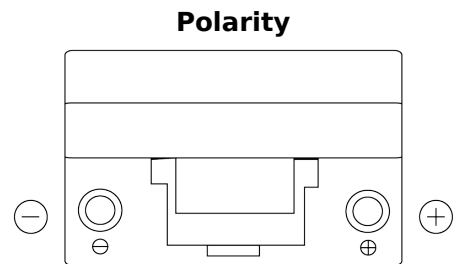

## Formula FB704

Part number	FB704
Technology	Flooded
EAN/GTIN	3661024044431
Voltage	12 V
Capacity	70 Ah
CCA	540 A
Length	270 mm
Width	173 mm
Height	222 mm
Box size	D26
Polarity	ETN 0
Terminal Type	EN taper post
Hold Down	Korean B1+B6
Weights (subject of variation)	16.10 kg