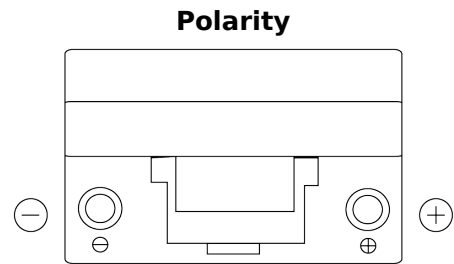

Product overview

Batteries for Cars

Formula FB704

Part number	FB704
Technology	Flooded
EAN/GTIN	3661024044431
Voltage	12 V
Capacity	70 Ah
CCA	540 A
Length	270 mm
Width	173 mm
Height	222 mm
Box size	D26
Polarity	ETN 0
Terminal Type	EN taper post
Hold Down	Korean B1+B6
Weights (subject of variation)	16.10 kg