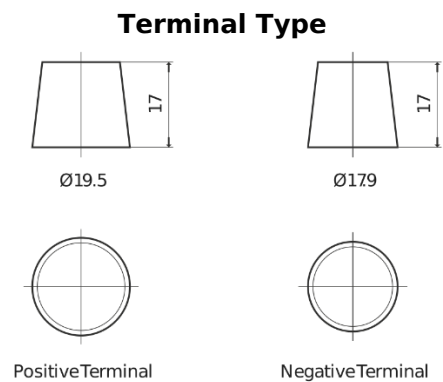

Product overview

Batteries for Marine and Leisure

Equipment GEL ES1300

Part number	ES1300
Technology	GEL
EAN/GTIN	3661024035781
Voltage	12 V
Capacity	120.0 Ah
Watt hour	1300 Wh
Length	345 mm
Width	171 mm
Height	283 mm
Box size	D03
Polarity	ETN 0
Terminal Type	EN taper post
Hold Down	B0
Weights (subject of variation)	37.50 kg