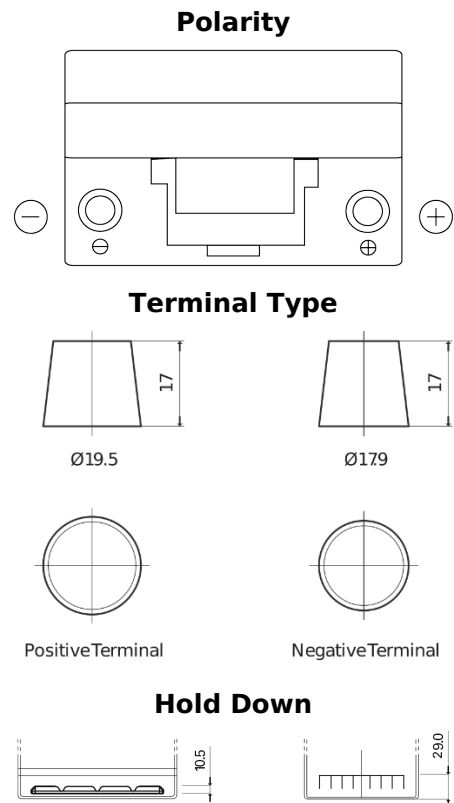

**Product overview**

Batteries for Cars

**Excell EB704**

Part number	EB704
Technology	Flooded
EAN/GTIN	3661024034432
Voltage	12 V
Capacity	70 Ah
CCA	540 A
Length	270 mm
Width	173 mm
Height	222 mm
Box size	D26
Polarity	ETN 0
Terminal Type	EN taper post
Hold Down	Korean B1+B6
Weights (subject of variation)	16.10 kg