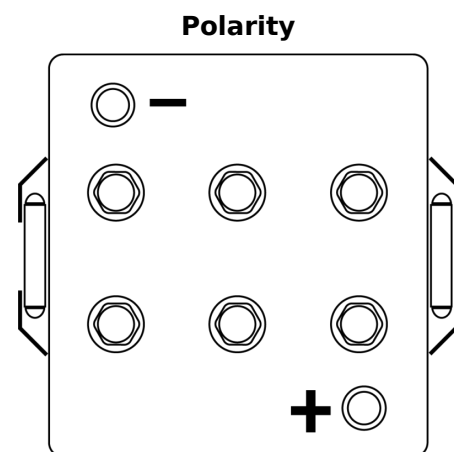

Product overview

Batteries for Marine and Leisure

Equipment GEL ES1200

Part number	ES1200
Technology	GEL
EAN/GTIN	3661024035798
Voltage	12 V
Capacity	110.0 Ah
Watt hour	1200 Wh
Length	284 mm
Width	267 mm
Height	226 mm
Box size	D07
Polarity	ETN 2
Terminal Type	EN taper post
Hold Down	B0
Weights (subject of variation)	37.50 kg