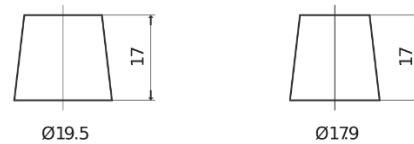

Terminal Type