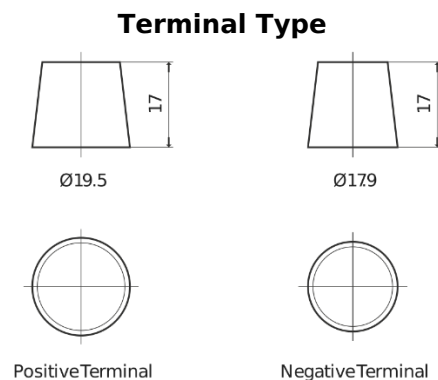

**Product overview**

Batteries for Marine and Leisure

**Dual ER850**

Part number	ER850
Technology	Flooded
EAN/GTIN	3661024037440
Voltage	12 V
Capacity	180.0 Ah
CCA	1000 A
Watt hour	850 Wh
Length	513 mm
Width	223 mm
Height	223 mm
Box size	D05
Polarity	ETN 3
Terminal Type	EN taper post
Hold Down	B0
Weights (subject of variation)	46.10 kg