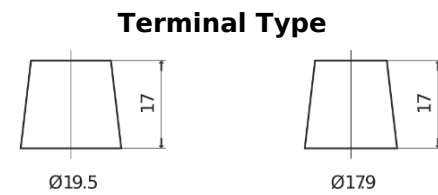

**Product overview**

Batteries for Marine and Leisure

**Dual ER850**

Part number	ER850
Technology	Flooded
EAN/GTIN	3661024037440
Voltage	12 V
Capacity	180.0 Ah
CCA	1000 A
Watt hour	850 Wh
Length	513 mm
Width	223 mm
Height	223 mm
Box size	D05
Polarity	ETN 3
Terminal Type	EN taper post
Hold Down	B0
Weights (subject of variation)	46.10 kg