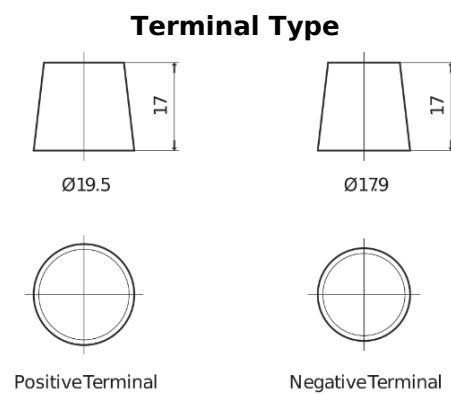

Product overview

Batteries for Marine and Leisure

Dual ER600

Part number	ER600
Technology	Flooded
EAN/GTIN	3661024037969
Voltage	12 V
Capacity	120.0 Ah
CCA	800 A
Length	349 mm
Width	175 mm
Height	285 mm
Box size	D03
Polarity	ETN 1
Terminal Type	EN taper post
Hold Down	B0
Weights (subject of variation)	31.40 kg