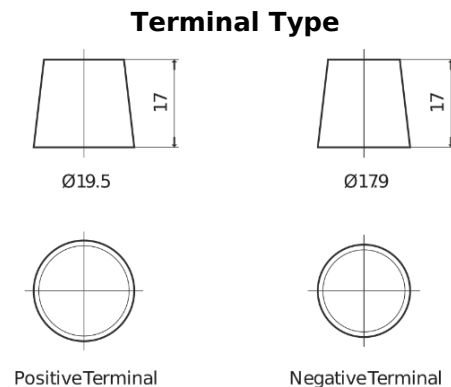

**Product overview**

Batteries for Marine and Leisure

**Dual ER600**

Part number	ER600
Technology	Flooded
EAN/GTIN	3661024037969
Voltage	12 V
Capacity	120.0 Ah
CCA	800 A
Length	349 mm
Width	175 mm
Height	285 mm
Box size	D03
Polarity	ETN 1
Terminal Type	EN taper post
Hold Down	B0
Weights (subject of variation)	31.40 kg