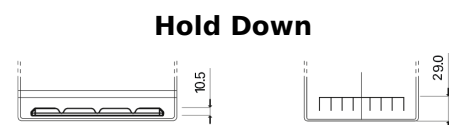

**Product overview**

Batteries for Marine and Leisure

**Dual ER350**

Part number	ER350
Technology	Flooded
EAN/GTIN	3661024036009
Voltage	12 V
Capacity	80 Ah
CCA	510 A
Watt hour	350 Wh
Length	270 mm
Width	173 mm
Height	222 mm
Box size	D26
Polarity	ETN 1
Terminal Type	EN taper post
Hold Down	Korean B1+B6
Weights (subject of variation)	17.40 kg