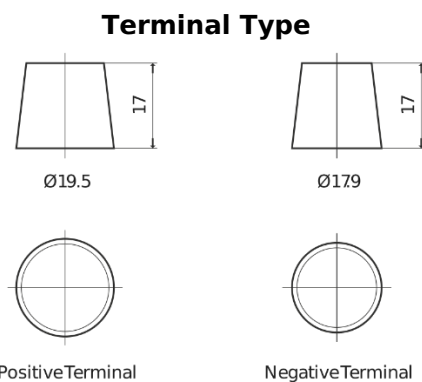

**Product overview**

Batteries for Marine and Leisure

**Dual ER600**

Part number	ER600
Technology	Flooded
EAN/GTIN	3661024037969
Voltage	12 V
Capacity	120.0 Ah
CCA	800 A
Length	349 mm
Width	175 mm
Height	285 mm
Box size	D03
Polarity	ETN 1
Terminal Type	EN taper post
Hold Down	B0
Weights (subject of variation)	31.40 kg