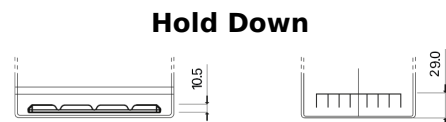

Product overview

Batteries for Marine and Leisure

Dual ER350

Part number	ER350
Technology	Flooded
EAN/GTIN	3661024036009
Voltage	12 V
Capacity	80 Ah
CCA	510 A
Watt hour	350 Wh
Length	270 mm
Width	173 mm
Height	222 mm
Box size	D26
Polarity	ETN 1
Terminal Type	EN taper post
Hold Down	Korean B1+B6
Weights (subject of variation)	17.40 kg