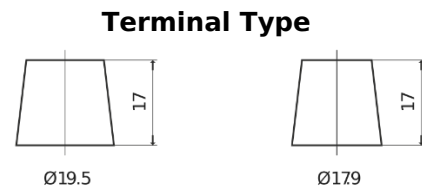

Product overview

Batteries for Marine and Leisure

Dual ER350

Part number	ER350
Technology	Flooded
EAN/GTIN	3661024036009
Voltage	12 V
Capacity	80 Ah
CCA	510 A
Watt hour	350 Wh
Length	270 mm
Width	173 mm
Height	222 mm
Box size	D26
Polarity	ETN 1
Terminal Type	EN taper post
Hold Down	Korean B1+B6
Weights (subject of variation)	17.40 kg