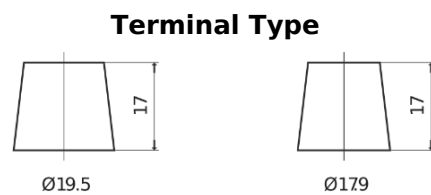

Product overview

Batteries for Marine and Leisure

Dual ER550

Part number	ER550
Technology	Flooded
EAN/GTIN	3661024035989
Voltage	12 V
Capacity	115.0 Ah
CCA	760 A
Watt hour	550 Wh
Length	349 mm
Width	175 mm
Height	235 mm
Box size	D02
Polarity	ETN 1
Terminal Type	EN taper post
Hold Down	B0
Weights (subject of variation)	27.80 kg