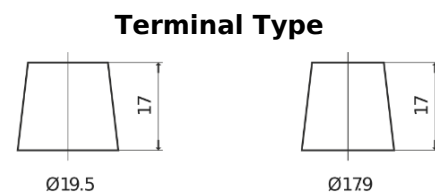

Product overview

Batteries for Marine and Leisure

Dual ER550

Part number	ER550
Technology	Flooded
EAN/GTIN	3661024035989
Voltage	12 V
Capacity	115.0 Ah
CCA	760 A
Watt hour	550 Wh
Length	349 mm
Width	175 mm
Height	235 mm
Box size	D02
Polarity	ETN 1
Terminal Type	EN taper post
Hold Down	B0
Weights (subject of variation)	27.80 kg