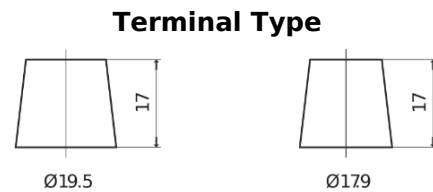

Product overview

Batteries for Marine and Leisure

Dual ER550

Part number	ER550
Technology	Flooded
EAN/GTIN	3661024035989
Voltage	12 V
Capacity	115.0 Ah
CCA	760 A
Watt hour	550 Wh
Length	349 mm
Width	175 mm
Height	235 mm
Box size	D02
Polarity	ETN 1
Terminal Type	EN taper post
Hold Down	B0
Weights (subject of variation)	27.80 kg