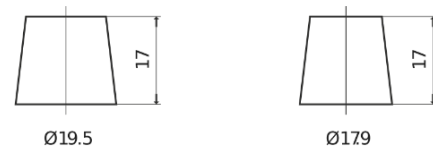

Terminal Type