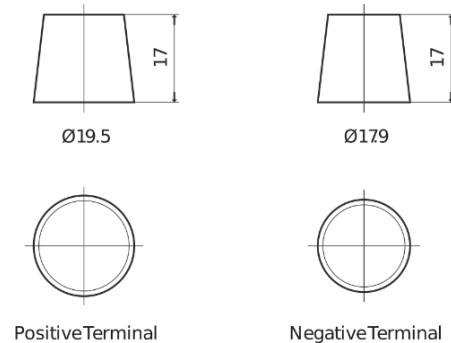

Terminal Type

Hold Down

Design, features and specifications are subject to change without notice. We disclaim any representation or warranty, express or implied, concerning the data or recommendations, and in no event shall be liable for any loss or damage claimed to have arisen as a result. Some products may not be available in your local market.