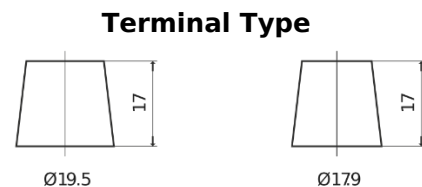

**Product overview**

Batteries for Cars

**Premium EA654**

Part number	EA654
Technology	Flooded
EAN/GTIN	3661024034142
Voltage	12 V
Capacity	65 Ah
CCA	580 A
Length	230 mm
Width	173 mm
Height	222 mm
Box size	D23
Polarity	ETN 0
Terminal Type	EN taper post
Hold Down	Korean B1
Weights (subject of variation)	16.00 kg