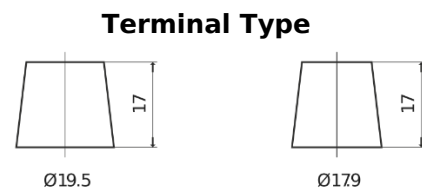

Product overview

Batteries for Cars

Premium EA654

Part number	EA654
Technology	Flooded
EAN/GTIN	3661024034142
Voltage	12 V
Capacity	65 Ah
CCA	580 A
Length	230 mm
Width	173 mm
Height	222 mm
Box size	D23
Polarity	ETN 0
Terminal Type	EN taper post
Hold Down	Korean B1
Weights (subject of variation)	16.00 kg