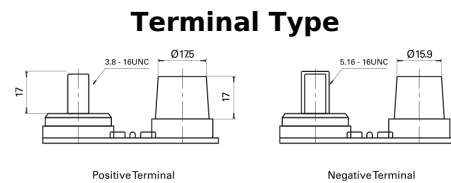

**Product overview**

Batteries for Marine and Leisure

**Dual AGM EP900**

Part number	EP900
Technology	AGM
EAN/GTIN	3661024035965
Voltage	12 V
Capacity	100.0 Ah
CCA	800 A
Watt hour	900 Wh
Length	330 mm
Width	173 mm
Height	240 mm
Box size	G31
Polarity	ETN 1
Terminal Type	SAE M 3/8"- 5/16" taper&stud
Hold Down	B0
Weights (subject of variation)	31.00 kg