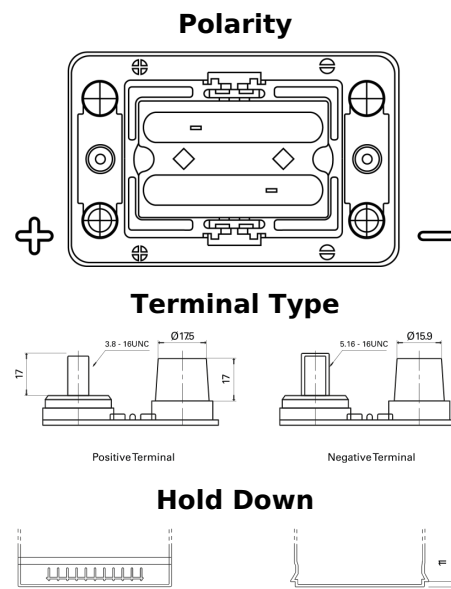

**Product overview**

Batteries for Marine and Leisure

**Dual AGM EP450**

Part number	EP450
Technology	AGM
EAN/GTIN	3661024035972
Voltage	12 V
Capacity	50.0 Ah
CCA	750 A
Watt hour	450 Wh
Length	260 mm
Width	173 mm
Height	206 mm
Box size	G34
Polarity	ETN 1
Terminal Type	SAE M 3/8" - 5/16" taper&stud
Hold Down	B7
Weights (subject of variation)	18.60 kg