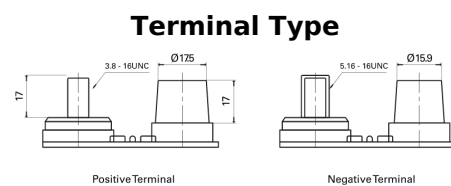

**Product overview**

Batteries for Marine and Leisure

**Dual AGM EP450**

Part number	EP450
Technology	AGM
EAN/GTIN	3661024035972
Voltage	12 V
Capacity	50.0 Ah
CCA	750 A
Watt hour	450 Wh
Length	260 mm
Width	173 mm
Height	206 mm
Box size	G34
Polarity	ETN 1
Terminal Type	SAE M 3/8" - 5/16" taper&stud
Hold Down	B7
Weights (subject of variation)	18.60 kg