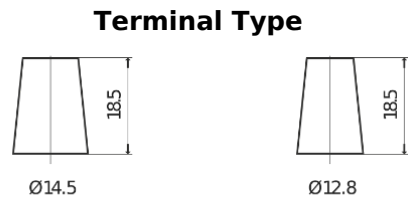

**Product overview**

Batteries for Cars

**Excell EB456**

|                                |                |
|--------------------------------|----------------|
| Part number                    | EB456          |
| Technology                     | Flooded        |
| EAN/GTIN                       | 3661024034357  |
| Voltage                        | 12 V           |
| Capacity                       | 45 Ah          |
| CCA                            | 330 A          |
| Length                         | 237 mm         |
| Width                          | 127 mm         |
| Height                         | 227 mm         |
| Box size                       | B24            |
| Polarity                       | ETN 0          |
| Terminal Type                  | JIS taper post |
| Hold Down                      | B0             |
| Weights (subject of variation) | 11.40 kg       |