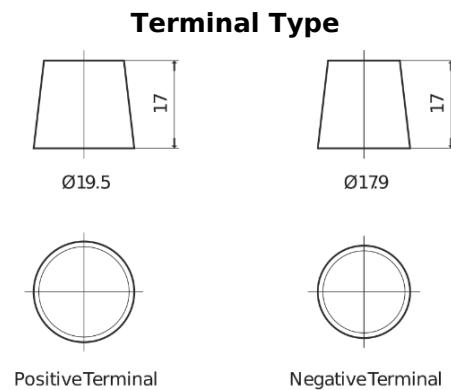

Product overview

Batteries for Marine and Leisure

Dual AGM EP1500

Part number	EP1500
Technology	AGM
EAN/GTIN	3661024035941
Voltage	12 V
Capacity	180.0 Ah
CCA	900 A
Watt hour	1500 Wh
Length	513 mm
Width	223 mm
Height	223 mm
Box size	D05
Polarity	ETN 3
Terminal Type	EN taper post
Hold Down	B0
Weights (subject of variation)	50.00 kg