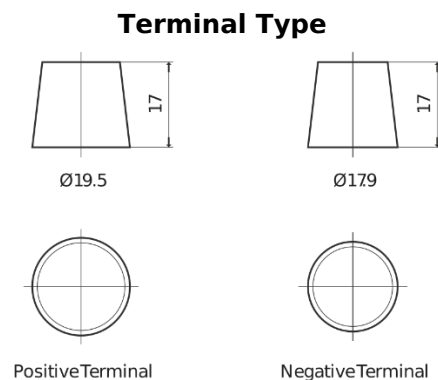

Product overview

Batteries for Marine and Leisure

Dual AGM EP1500

Part number	EP1500
Technology	AGM
EAN/GTIN	3661024035941
Voltage	12 V
Capacity	180.0 Ah
CCA	900 A
Watt hour	1500 Wh
Length	513 mm
Width	223 mm
Height	223 mm
Box size	D05
Polarity	ETN 3
Terminal Type	EN taper post
Hold Down	B0
Weights (subject of variation)	50.00 kg