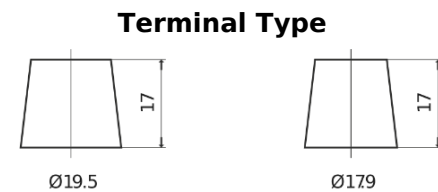

Product overview

Batteries for Marine and Leisure

Start EN850

Part number	EN850
Technology	Flooded
EAN/GTIN	3661024036078
Voltage	12 V
Capacity	110.0 Ah
CCA	750 A
MCA	850
Length	349 mm
Width	175 mm
Height	235 mm
Box size	D02
Polarity	ETN 1
Terminal Type	EN taper post
Hold Down	B0
Weights (subject of variation)	25.40 kg